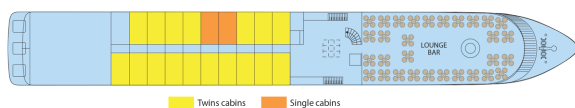

MS Infante Don Henrique

4 anchors - Douro - 71 cabins

MS Infante Don Henrique

MS Infante Don Henrique sails on the Douro (Portugal).

Interior design

Cabins

- Middle Deck 1 double bed 9 m²
- PONT INTERMEDIAIRE SINGLE 8 m²
- Middle deck 2 adjustable twin beds 9 m²
- Main deck 1 single bed 8 m²
- Main deck 2 adjustable twin beds 9 m²
- Upper deck 2 adjustable twin beds 9 m²

Decks and technical details

MAIN DECK 14 cabins

MIDDLE DECK 19 cabins

UPPER DECK 38 cabins

Number of cabins : 71
Width : 11.40
Number of cabin decks : 3
Year Built : 2003
Year Renovated : 2014
Guest capacity : 138
Length : 75
Elevators
Cabins outside

SUN DECK

MAIN DECK : RESTAURANT

MIDDLE DECK : RECEPTION DESK - LOUNGE BAR WITH DANCEFLOOR

UPPER DECK : TERRACE

SUN DECK : FITNESS - SUN DECK