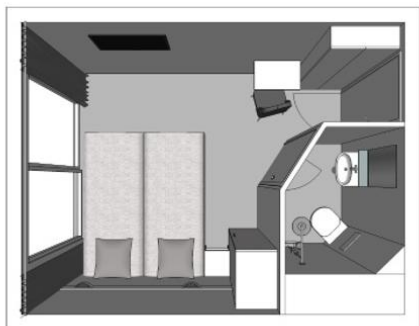

MS Infante Don Henrique

4 anchors - Douro - 71 cabins

MS Infante Don Henrique

MS Infante Don Henrique sails on the Douro (Portugal).

Interior design

Cabins

- Middle Deck 1 double bed 9 m²
- PONT INTERMEDIAIRE SINGLE 8 m²
- Middle deck 2 adjustable twin beds 9 m²
- Main deck 1 single bed 8 m²
- Main deck 2 adjustable twin beds 9 m²
- Upper deck 2 adjustable twin beds 9 m²

Cabins equipments

- TV
- Telephone (for internal calls only)
- Bathroom with shower and toilet
- Towels
- Safe
- Independent air-conditioning
- Electricity 220V
- Wi-Fi

Please note that there is no laundry service on board the ship.

Decks and technical details

MAIN DECK 14 cabins

MIDDLE DECK 19 cabins

UPPER DECK 38 cabins

Number of cabins : 71
Width : 11.40
Number of cabin decks : 3
Year Built : 2003
Year Renovated : 2014
Guest capacity : 138
Length : 75
Elevators
Cabins outside