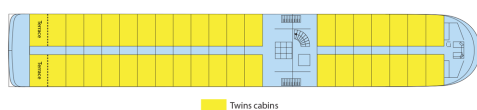

MS Infante Don Henrique

4 anchors - Douro - 71 cabins

MS Infante Don Henrique

MS Infante Don Henrique sails on the Douro (Portugal).

Interior design

Cabins

- Middle Deck 1 double bed 9 m²
- PONT INTERMEDIAIRE SINGLE 8 m²
- Middle deck 2 adjustable twin beds 9 m²
- Main deck 1 single bed 8 m²
- Main deck 2 adjustable twin beds 9 m²
- Upper deck 2 adjustable twin beds 9 m²

Decks and technical details

MAIN DECK 14 cabins

MIDDLE DECK 19 cabins

UPPER DECK 38 cabins

Number of cabins : 71
Width : 11.40
Number of cabin decks : 3
Year Built : 2003
Year Renovated : 2014
Guest capacity : 138
Length : 75
Elevators
Cabins outside

SUN DECK

MAIN DECK : RESTAURANT

MIDDLE DECK : RECEPTION DESK - LOUNGE BAR WITH DANCEFLOOR

UPPER DECK : TERRACE

SUN DECK : FITNESS - SUN DECK