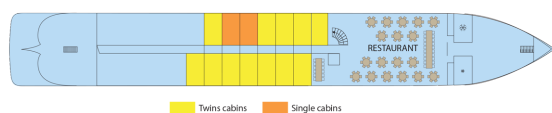

MS Infante Don Henrique

4 anchors - Douro - 71 cabins

MS Infante Don Henrique

MS Infante Don Henrique sails on the Douro (Portugal).

Interior design

Cabins

- Middle Deck 1 double bed 9 m²
- PONT INTERMEDIAIRE SINGLE 8 m²
- Middle deck 2 adjustable twin beds 9 m²
- Main deck 1 single bed 8 m²
- Main deck 2 adjustable twin beds 9 m²
- Upper deck 2 adjustable twin beds 9 m²

Decks and technical details

MAIN DECK 14 cabins

MIDDLE DECK 19 cabins

UPPER DECK 38 cabins

Number of cabins : 71
Width : 11.40
Number of cabin decks : 3
Year Built : 2003
Year Renovated : 2014
Guest capacity : 138
Length : 75
Elevators
Cabins outside